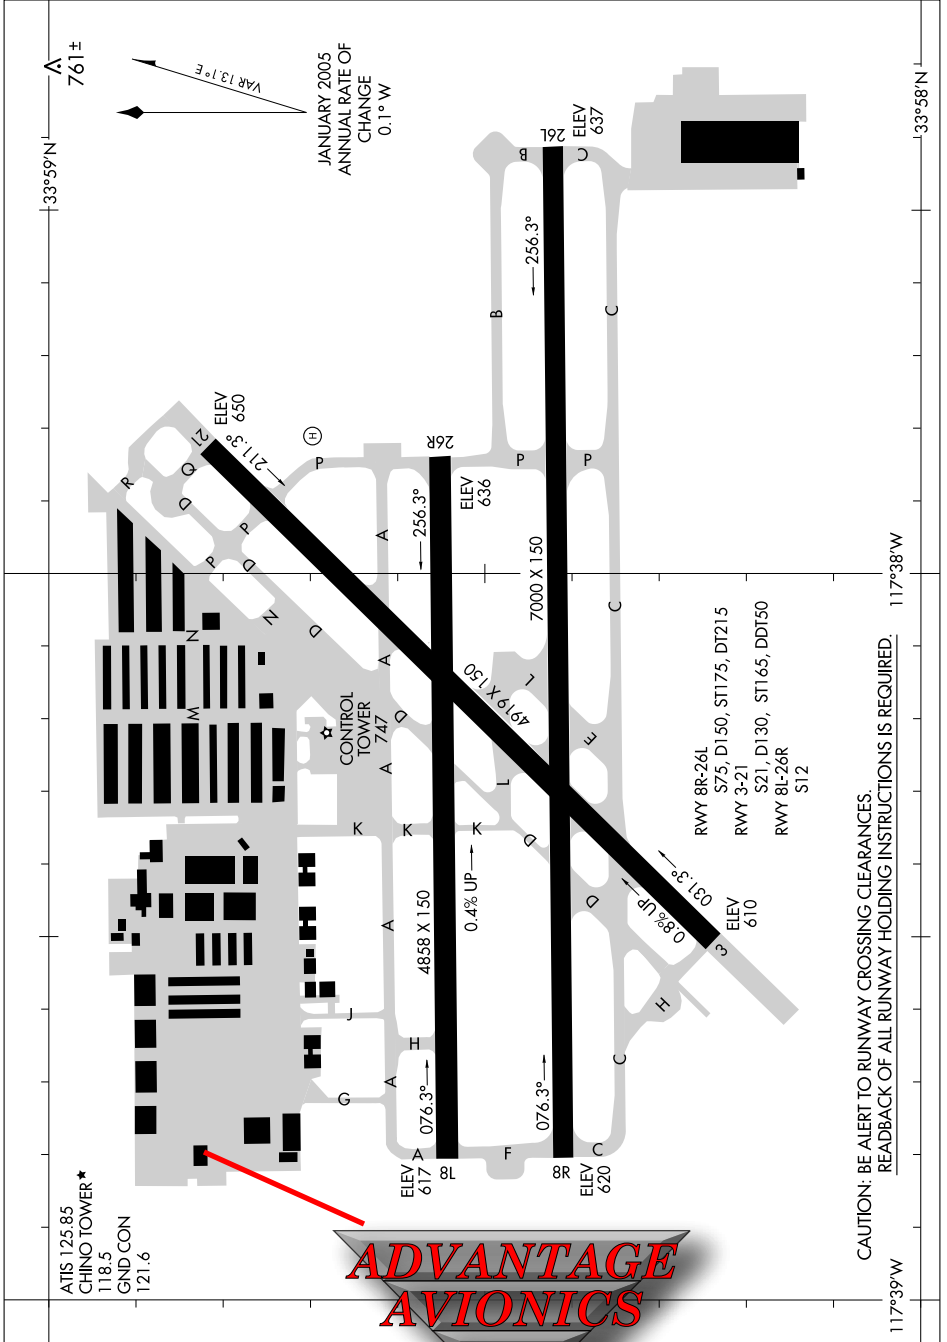

AIRPORT DIAGRAM

AL-5599 (FAA)

CHINO (CNO)
CHINO, CALIFORNIA

SW-3, 03 JUL 2008 to 31 JUL 2008

ADVANTAGE AVIONICS

AIRPORT DIAGRAM

CHINO, CALIFORNIA
CHINO (CNO)

SW-3, 03 JUL 2008 to 31 JUL 2008